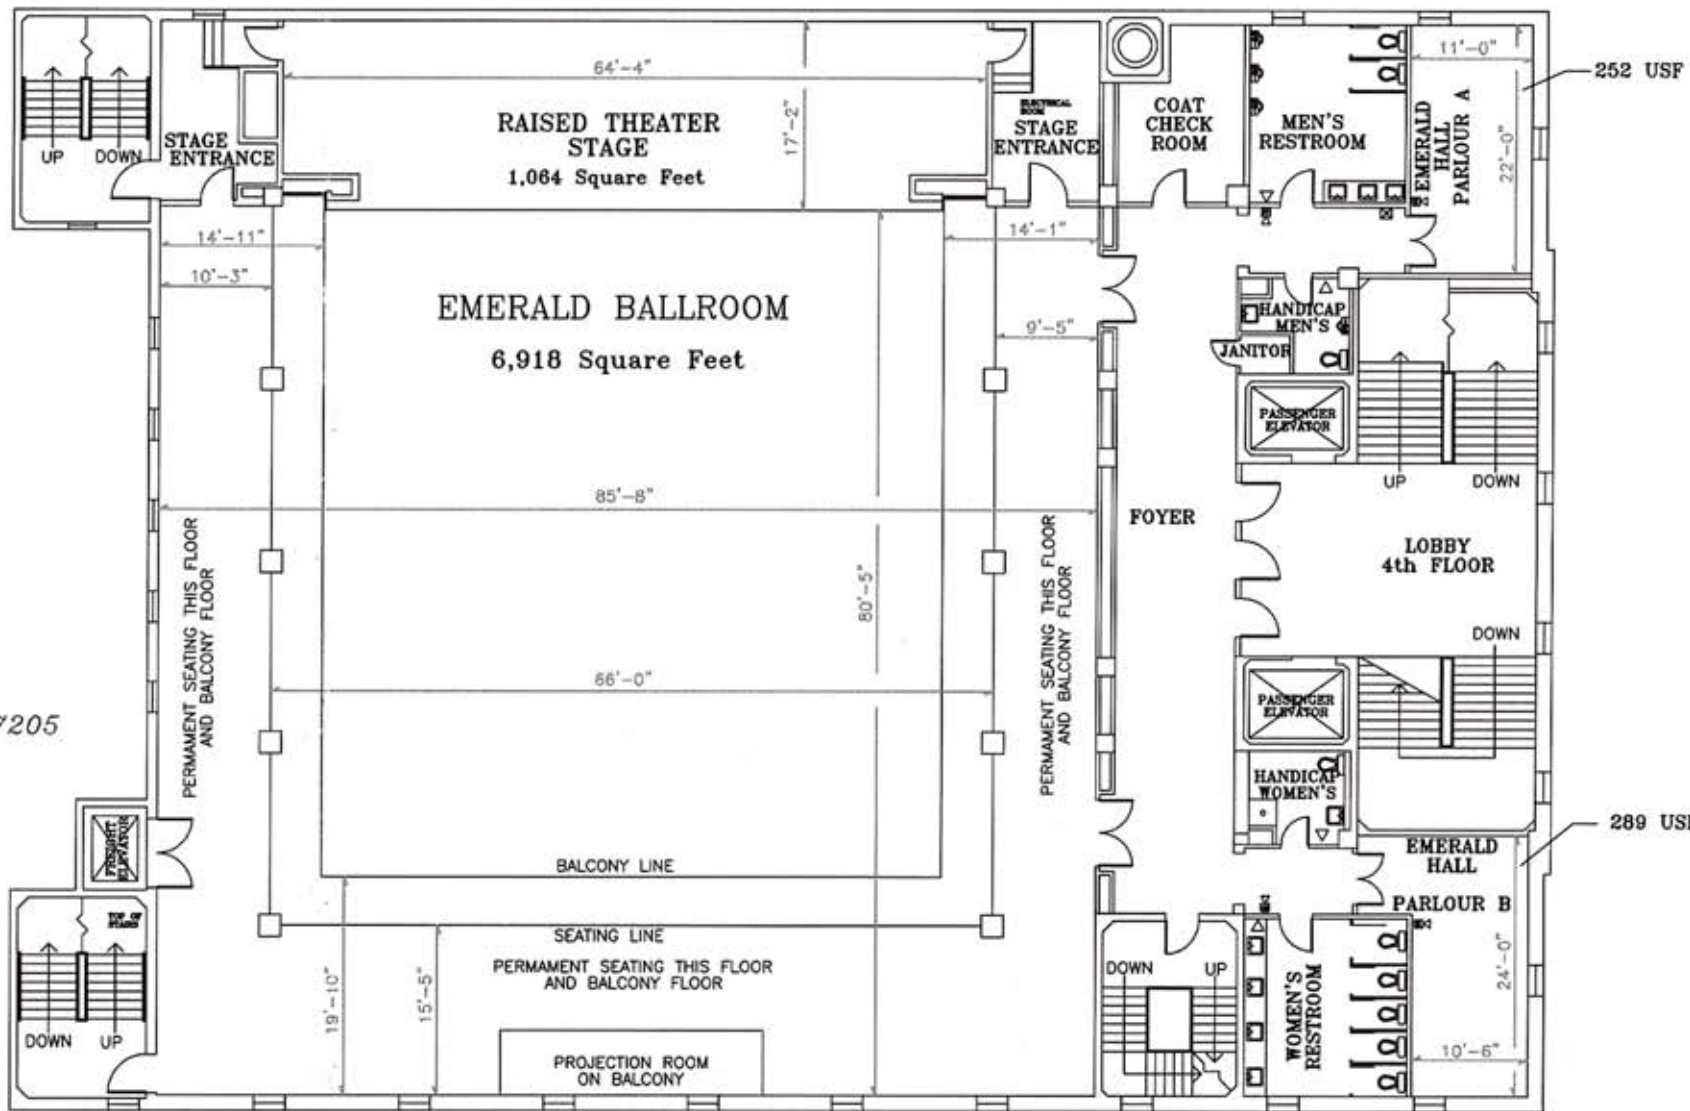

# EMERALD BALLROOM

NOTE:  
PERMATE SEATING ON BALCONY  
FLOOR ACCESS FROM THE FIFTH  
FLOOR.

TIFFANY CENTER  
FOURTH FLOOR  
1410 SW MORRISON  
PORTLAND, OREGON 97205

Shannon Green,  
Event Manager  
503.522.4467  
fax235.0885

1 FLOOR PLAN  
1 4 TH. FLOOR